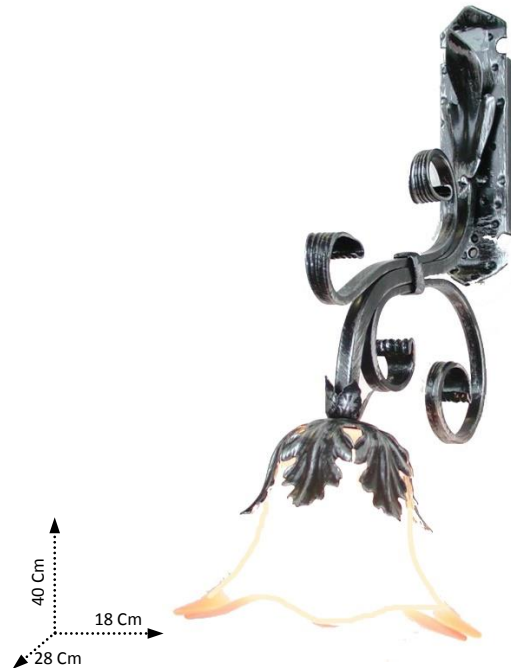

DESCRIPTION : APPLIQUE PARIS 1 LUMIÈRE

Avec les luminaires de la gamme *Paris*, on aura l'impression de se promener parmi les rues, les avenues et les salons de la Ville Lumière tout en étant chez nous.

Faits entièrement en fer forgé, les luminaires *Paris* sont issus de la fusion entre le style Rococo et l'excellence du travail artisanal italien ; le résultat c'est un produit impeccable tant dans l'esthétique que dans la fonctionnalité.

Ses diffuseurs en verre dépoli s'éclouent joliment et élégamment depuis des volutes en fer, donnant naissance à une ambiance parfaitement harmonieuse.

Avec les produits Cruccolini vous faites cadeau à votre maison d'un objet unique, qui valorise et vos pièces et votre style.

Pour compléter votre maison, combinez l'applique aux autres produits de la même gamme.